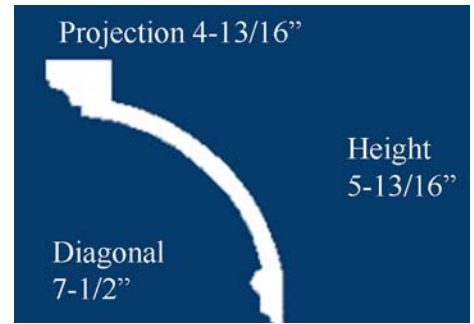

Crown Moulding IPNP4198

ArchPolymer™

Available for Straight Lengths
Primed White
Length 94-1/4" (239.4cm)

GRG-NeoPlaster™

Available for Straight Lengths
Lengths 10 Feet

Flexible ResinMold®

Example of Flexible Crown

Arches Custom Made
Eyebrow, Half Circle
Full Circle, Ellipse
as per the Radius

ResinMold®
Stained

Flexible ResinMold®

Straight Lengths
Concave & Convex Curves
Arches
Length 8 to 10 Feet
Water, Rot, Insect Resistant
Flexible Synaptic Polymer
Memory keeps shape
Custom Made as per the Arch
Exterior or Interior Applications
Paintable: Primed Beige
Stainable:
Apply with Wiping Stain