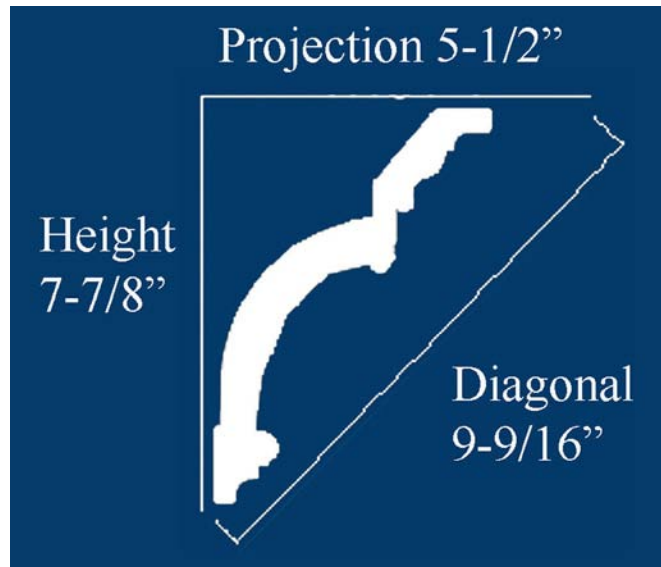

Length 94-1/4" (239.4cm)

Ships World Wide

* All specifications subject to change without notice, Final products & Measurements may vary from this brochure

Imperial Productions®

1-800-399-7585

Imperial Productions & Distribution Inc.