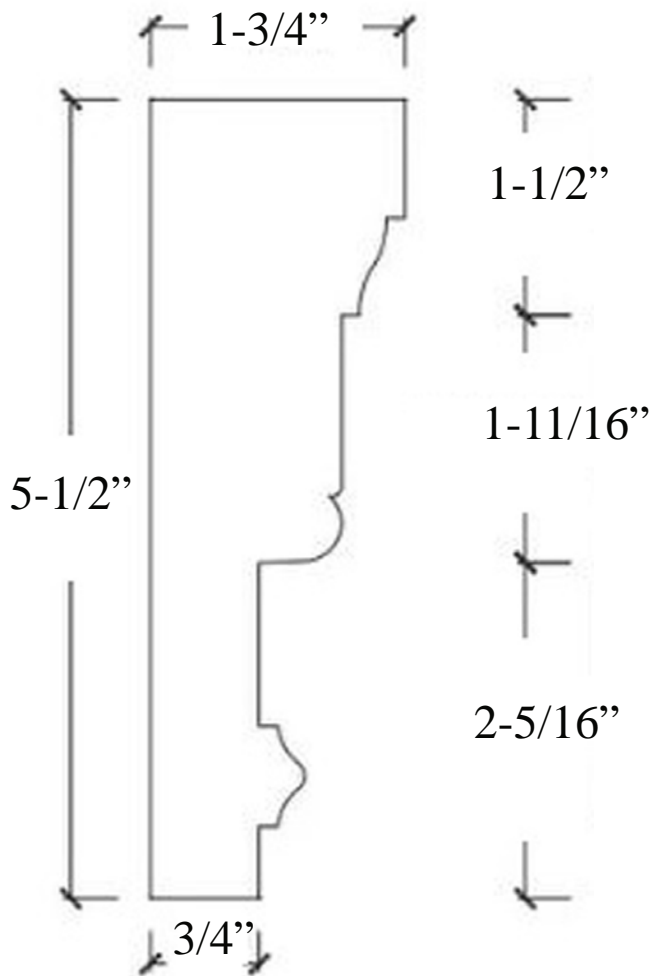

Closed Header

IPJP4070

ArchPolymer™

Length
12 Feet
365.76cm

* *assembly required, drawing not to scale*

* All specifications subject to change without notice, Final products & Measurements may vary from this brochure